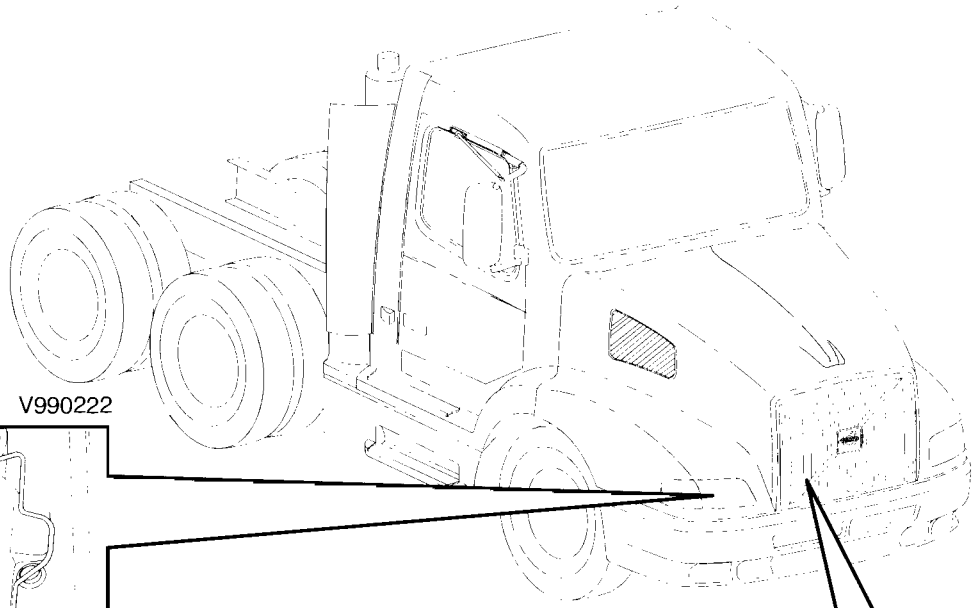

CHANGE HISTORY

DESCRIPTION
CORRECTED MICRO-RELAY DETAIL