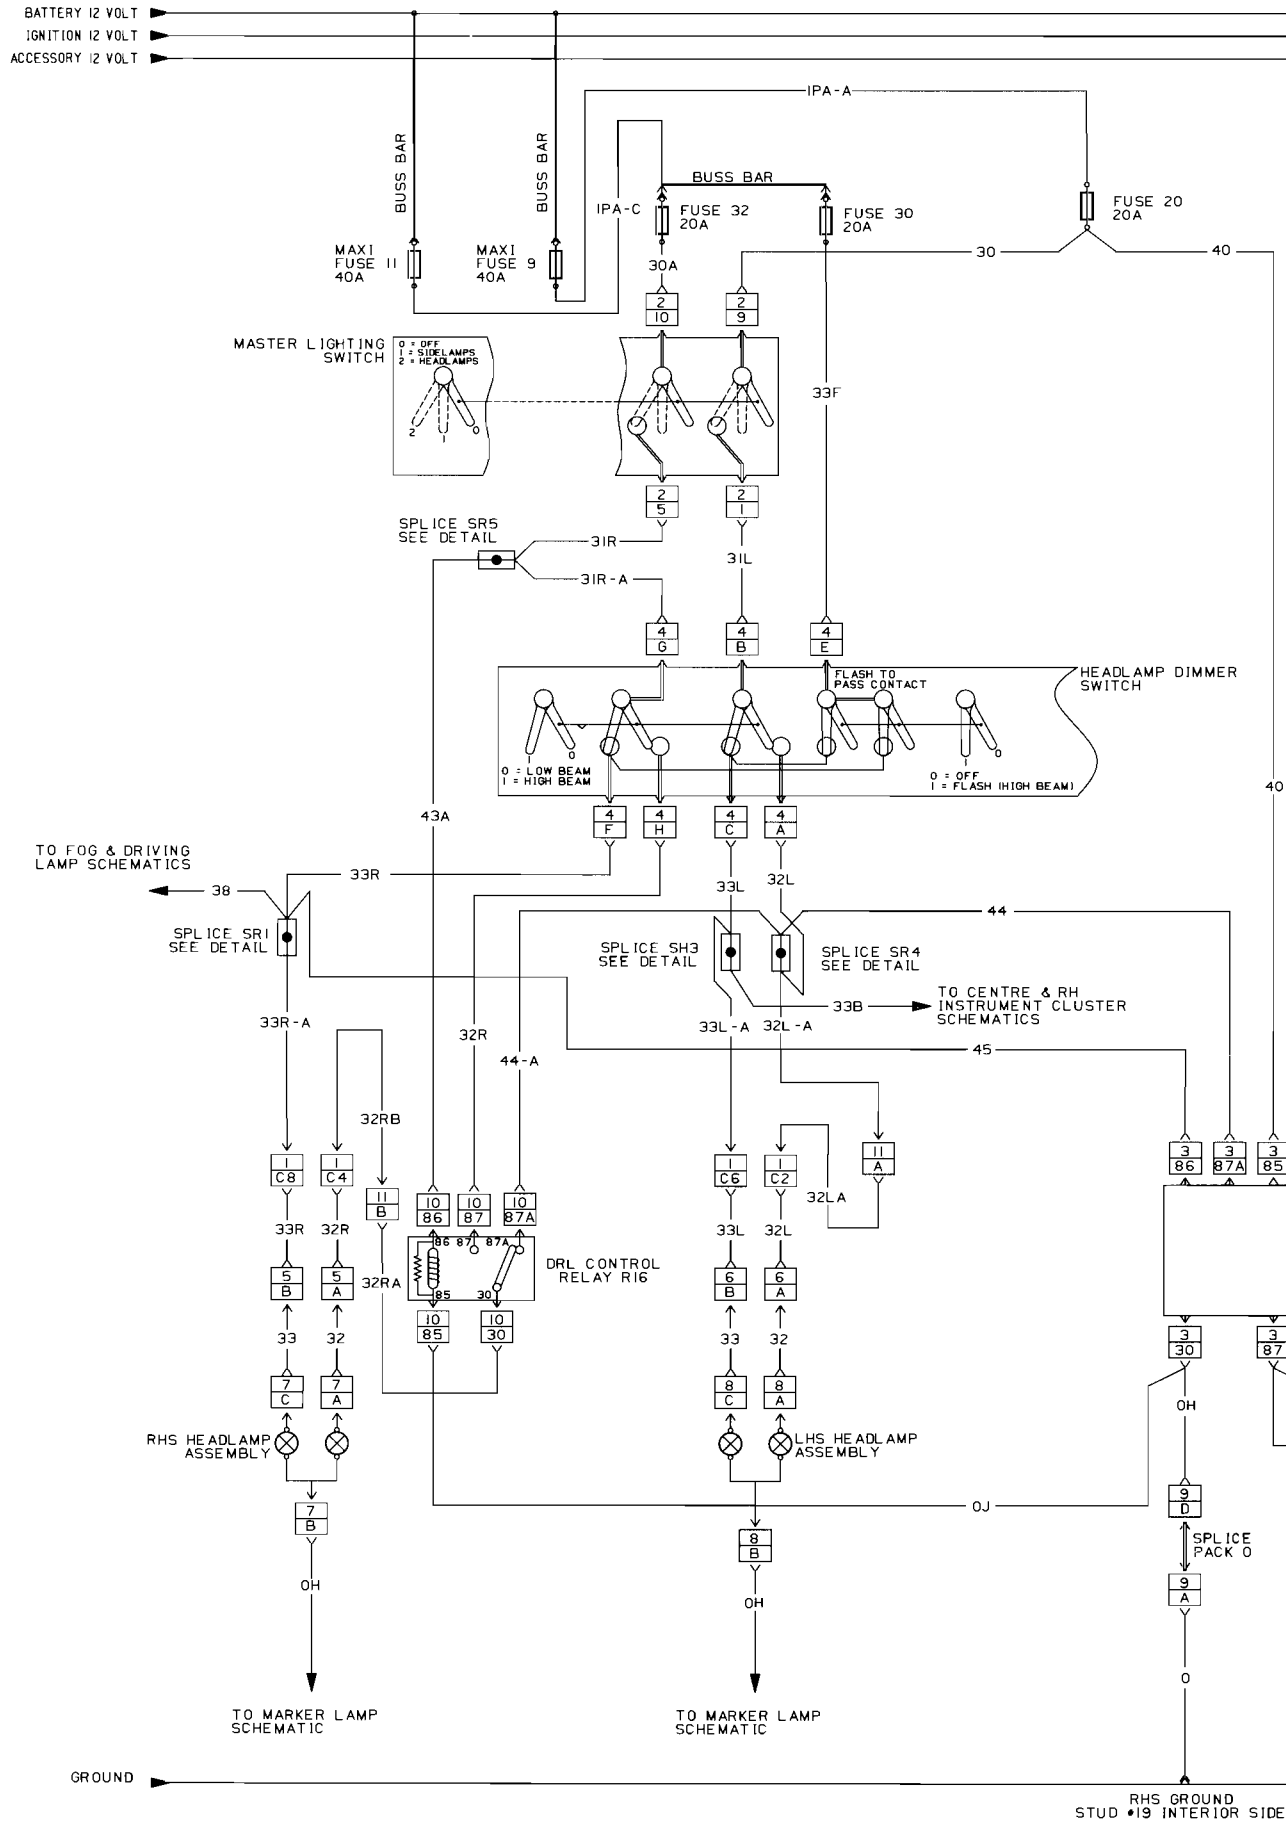

# Service Manual Trucks

Group **37**

Electrical Schematic:

Headlights

VNL, VNM

From Build Date 2.98

PV776-370-98218/2

**VOLVO**

# Headlights - VNL, VNM

CHANGE HISTORY

DESCRIPTION
CORRECTED MICRO-RELAY DETAIL

V990222

V390032

V390035

167

V390315

V390016

V810126