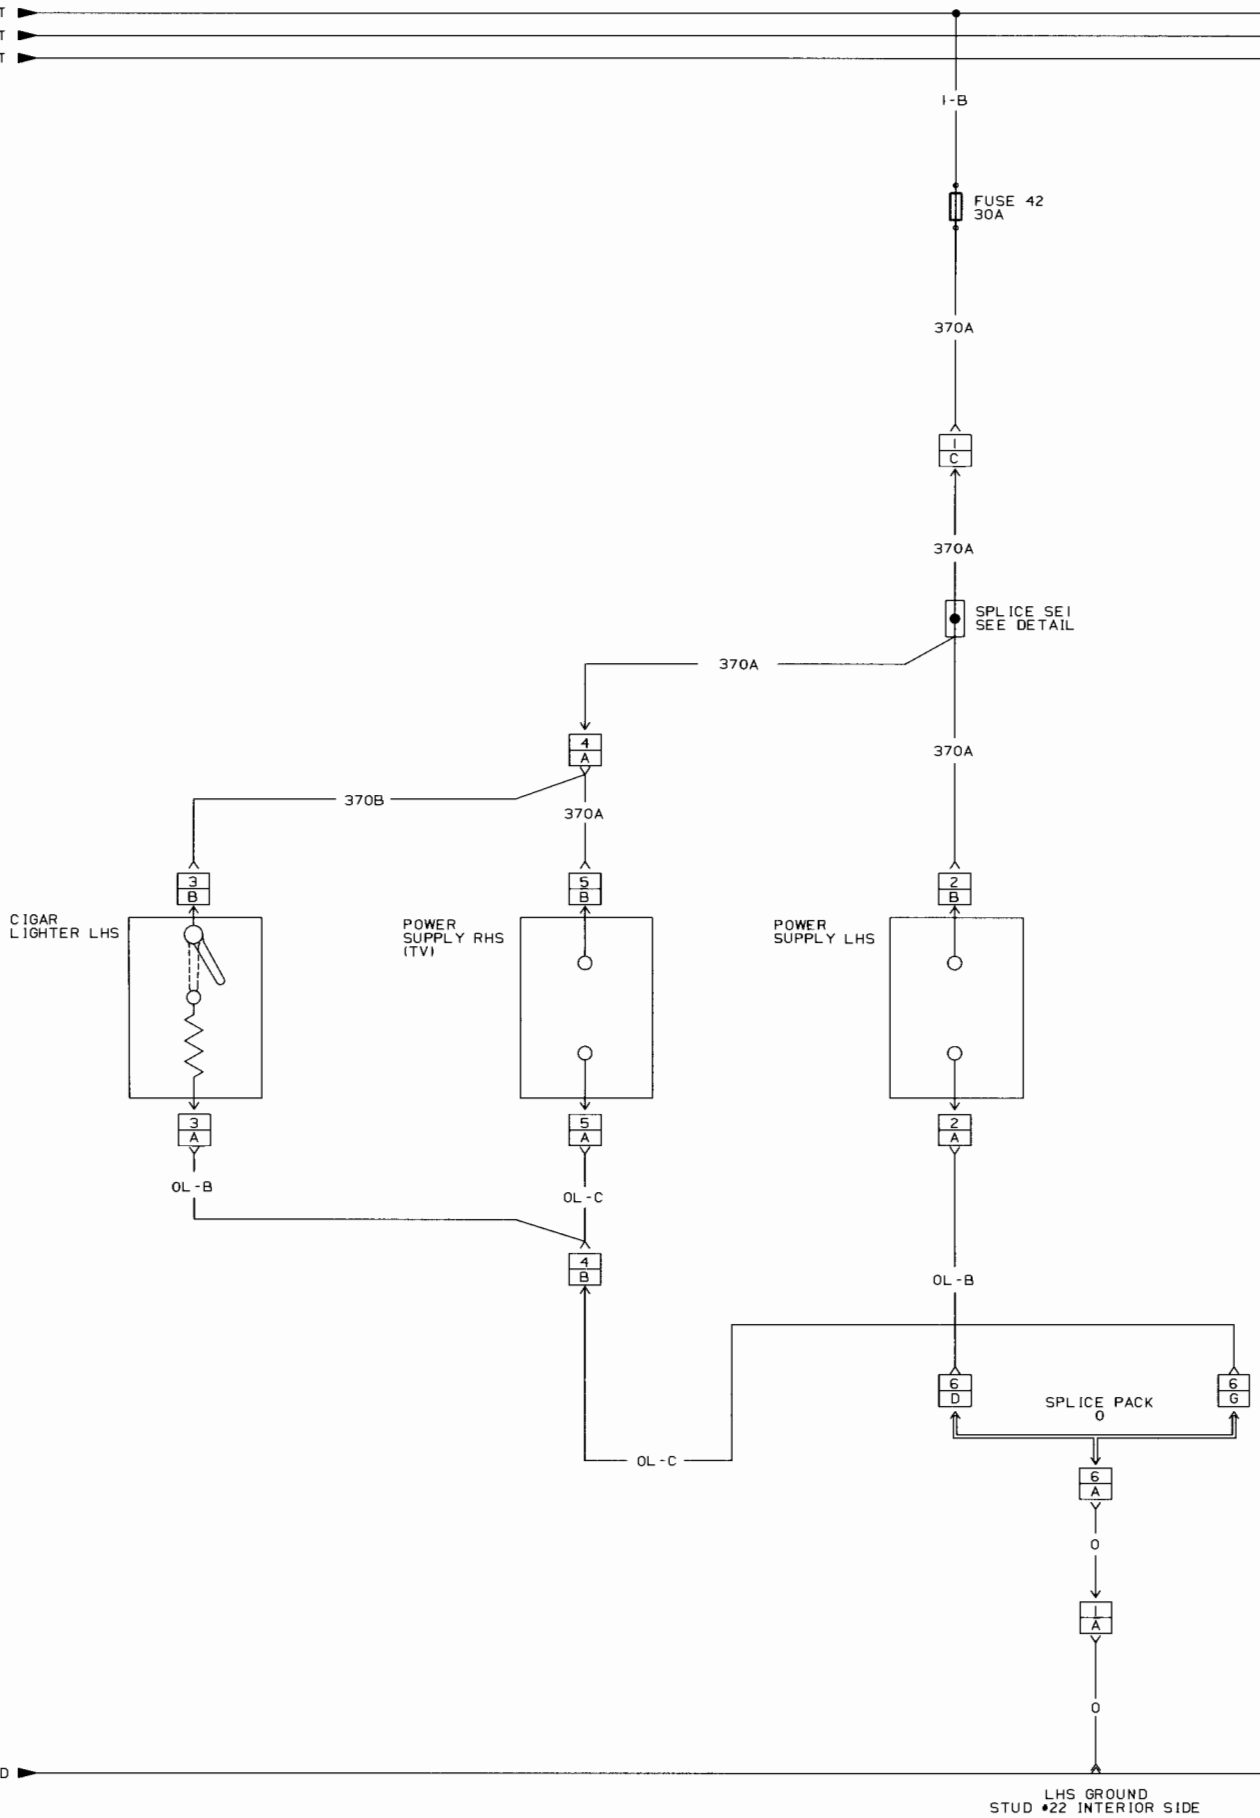

Service Manual Trucks

Group **37**

Electrical Schematic:
Cigar Lighter/
Power Supply Sockets

VN 660

From Build Date 5.99

BATTERY 12 VOLT
IGNITION 12 VOLT
ACCESSORY 12 VOLT

Cigar Lighter/Power Supply Sockets - VN 660

7990578

V390448