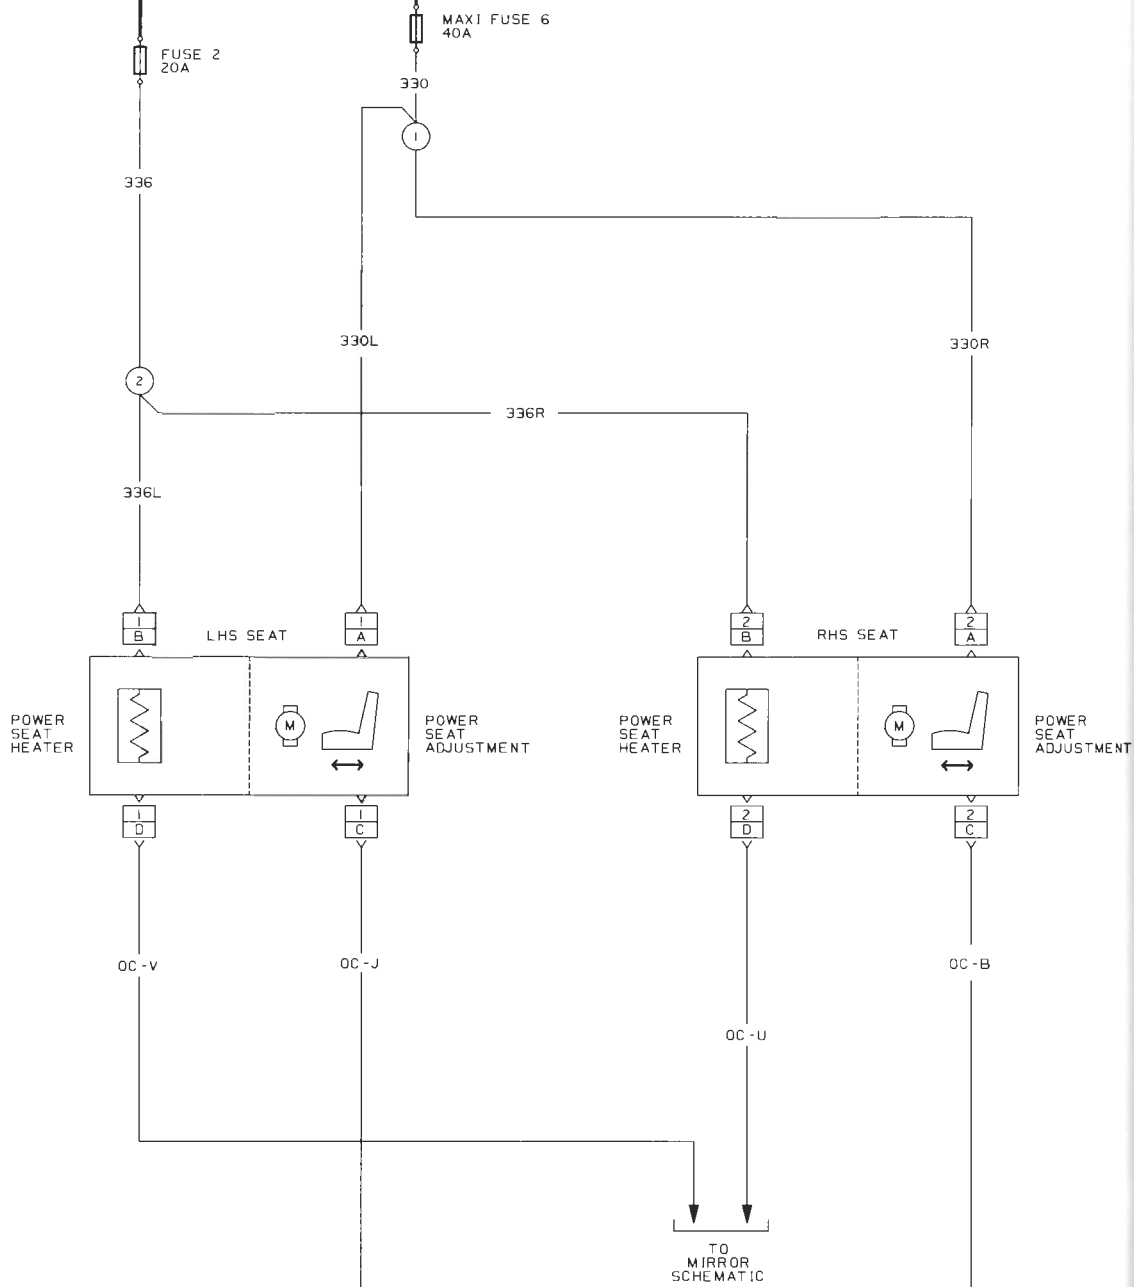

Service Manual Trucks

Group **37**
Electrical Schematic:
Power Seat

VN
From Build Date 5.99

BATTERY 12 VOLT
IGNITION 12 VOLT
ACCESSORY 12 VOLT

GROUND

LHS GROUND
STUD #22 INTERIOR SIDE

RHS GROUND
STUD #19 INTERIOR SIDE

Power Seat - VN