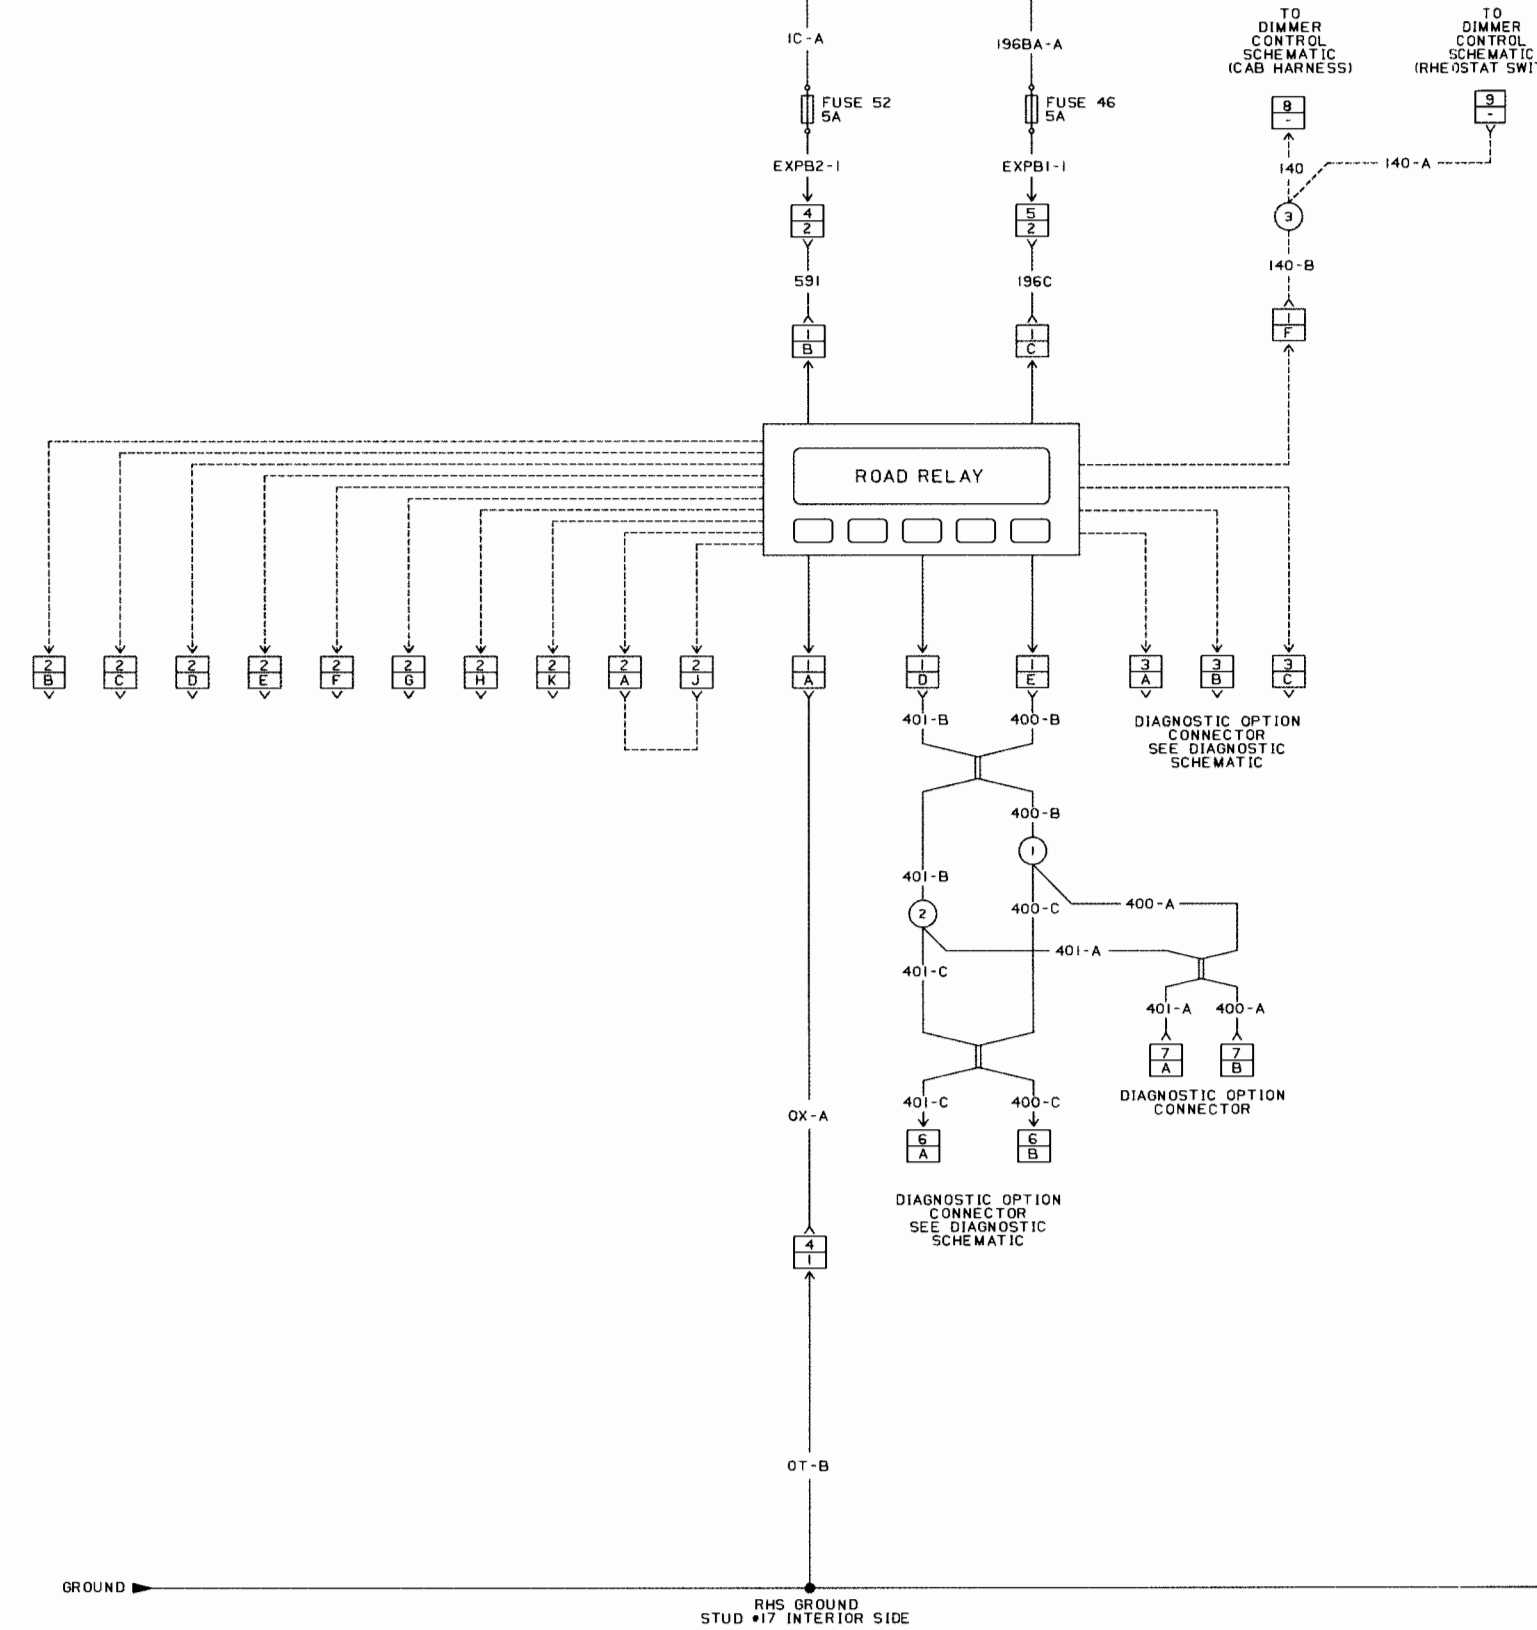

# Service Manual Trucks

Group **37**

Electrical Schematic:  
Road Relay

VNL, VNM

From Build Date 5.99

BATTERY 12 VOLT  
IGNITION 12 VOLT  
ACCESSORY 12 VOLT

Road Relay - VNL, VNM

CHANGE HISTORY

DESCRIPTION